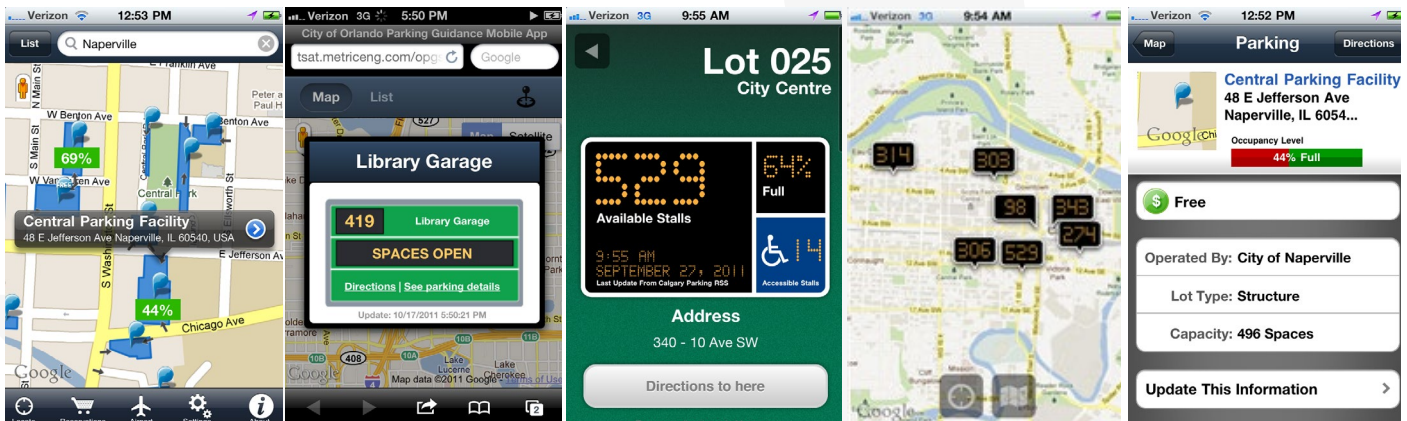

Q-Free

55 Union Ave.

Sudbury, MA 01776

Website: www.q-free.com

MOBILE PARKING APP/APP INTERFACE

Q-Free standard mobile app screenshots

Third-party mobile app screen shots utilizing Q-Free mobile app interface data

OVERVIEW

Q-Free offers a standard mobile app for use on iPhone and Android devices. The application allows the users to view the available parking spaces within one or more parking facilities. This gives the user the opportunity to decide in advance which parking facility to drive to.

This optional module is available with any Q-Free Parking Guidance System (PGS).

PARKING FINDER

- Provides real-time space availability for parking facilities
- API tool also allows for data to be exported to a third-party mobile app for space count indication