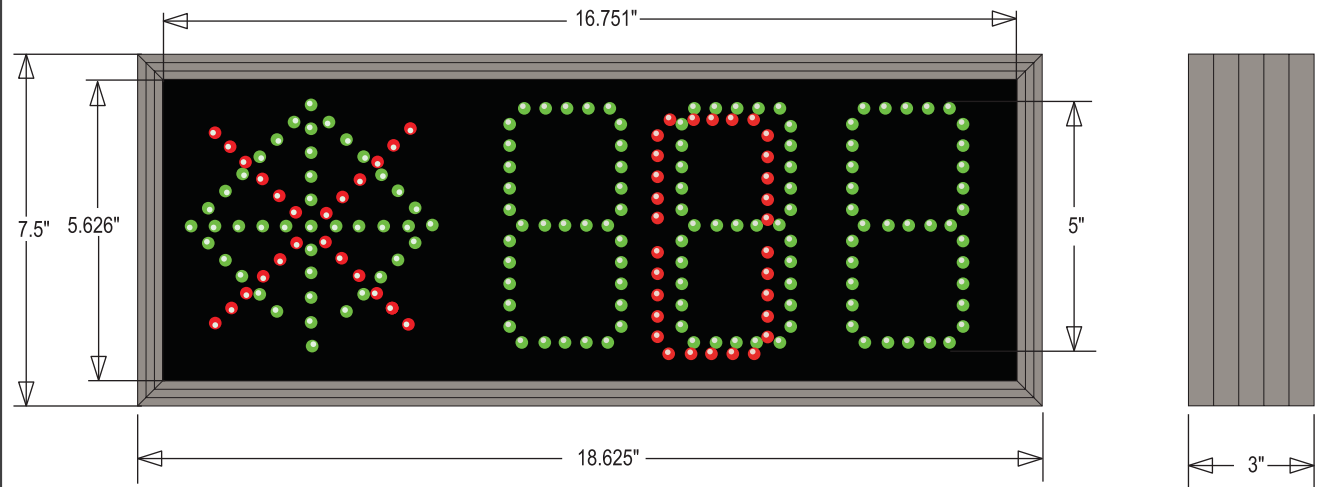

DIMENSIONS

Cabinet 7.5" H x 18.625" W x 3" D

Viewable window 5.626" H x 16.751" W

ILLUMINATION SOURCE

Super bright, wide viewing angle LEDs

Available in green & red LEDs

Messages "blankout" when turned off, eliminating confusion

CONSTRUCTION

Single faced sign

Face material is impact resistant poly carbonate

Housing is 3" slim line continuous, corrosion resistant, and aluminum

IP65 Protection class

FINISH

Standard Cabinet Color: RAL 9007 Grey Aluminum

MESSAGE	LED COLOR	HEIGHT	AMPS
1 DIGIT 7 SEGMENT DISPLAY	40°x100° Red Oval	5.0"	0.3
X	40°x100° Red Oval	5.0"	0.3
LEFT ARROW	40°x100° Green Oval	5.0"	0.3
RIGHT ARROW	40°x100° Green Oval	5.0"	0.3
UP ARROW	40°x100° Green Oval	5.0"	0.3
3 DIGIT 7 SEGMENT DISPLAY	40°x100° Green Oval	5.0"	0.3