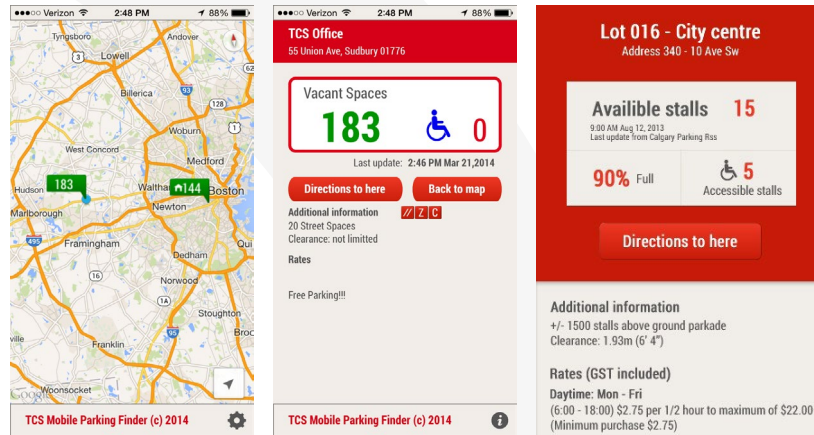

MESSAGE	LED COLOR	HEIGHT	AMPS
1 DIGIT 7 SEGMENT DISPLAY	40°x100° Red Oval	5.0"	0.3
X	40°x100° Red Oval	5.0"	0.3
LEFT ARROW	40°x100° Green Oval	5.0"	0.3
RIGHT ARROW	40°x100° Green Oval	5.0"	0.3
UP ARROW	40°x100° Green Oval	5.0"	0.3
3 DIGIT 7 SEGMENT DISPLAY	40°x100° Green Oval	5.0"	0.3

Q-Free

55 Union Ave.

Sudbury, MA 01776

Website: www.q-free.com

MOBILE PARKING APP/APP INTERFACE

Q-Free standard mobile app screenshots

Third-party mobile app screen shots utilizing Q-Free mobile app interface data

OVERVIEW

Q-Free offers a standard mobile app for use on iPhone and Android devices. The application allows the users to view the available parking spaces within one or more parking facilities. This gives the user the opportunity to decide in advance which parking facility to drive to.

This optional module is available with any Q-Free Parking Guidance System (PGS).

PARKING FINDER

- Provides real-time space availability for parking facilities
- API tool also allows for data to be exported to a third-party mobile app for space count indication